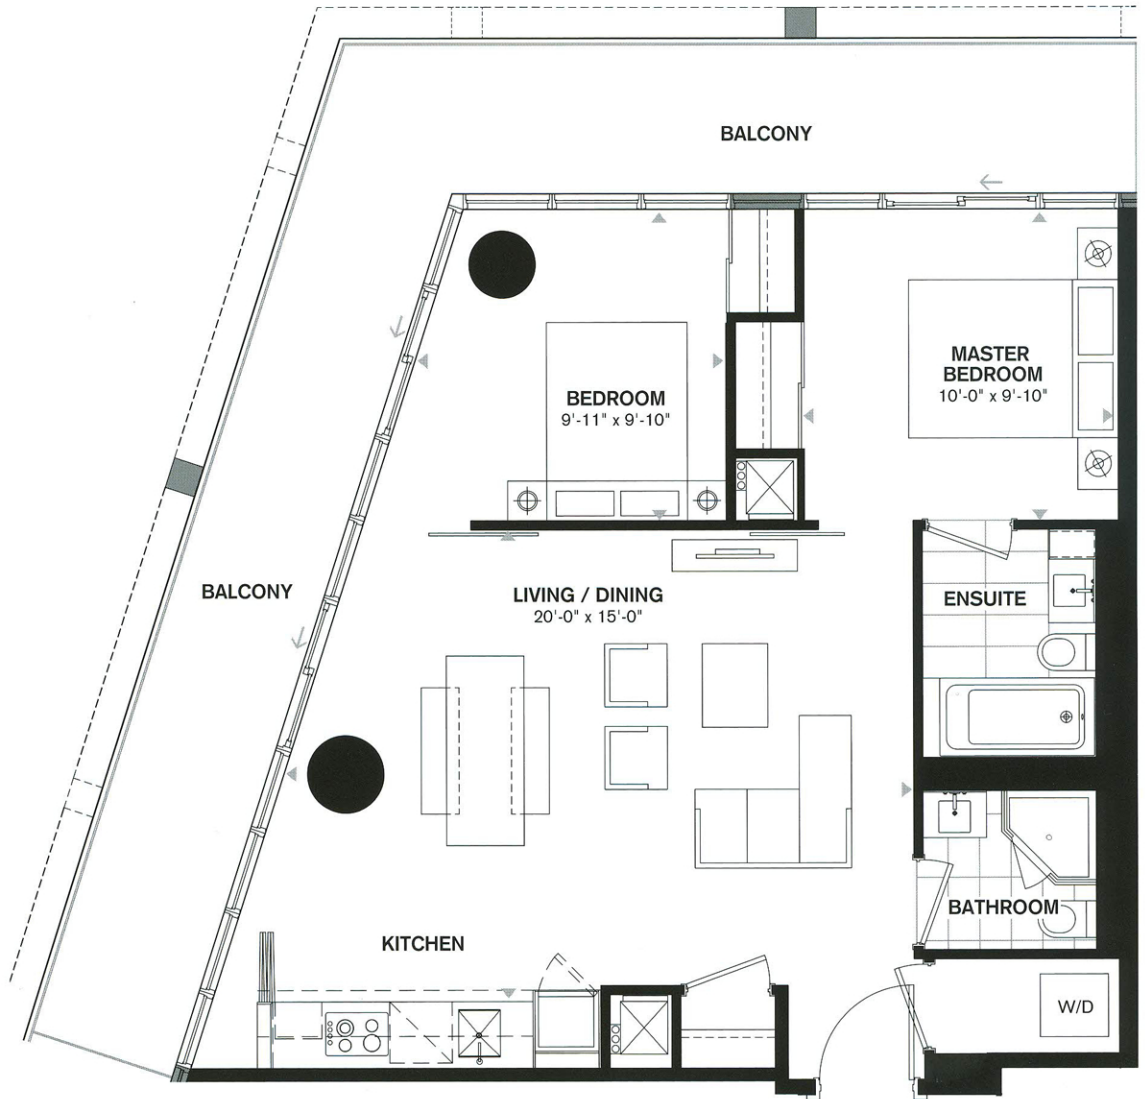

740 sq.ft. Two Bedroom

Balcony (270 sq.ft.) Total Size 1,010 sq.ft.

T7

FLOOR 05

FLOOR 06 - 36

All areas and stated room dimensions are approximate. Floor area measured in accordance with Tarion Bulletin #22. Actual living area will vary from floor area stated. Floorplan may be mirrored. Builder may substitute materials for those provided in the plans and specifications provided such materials are of quality equal to or better than the material provided for in the plans and specifications. Floorplans are subject to change without notice. E. & O.E.